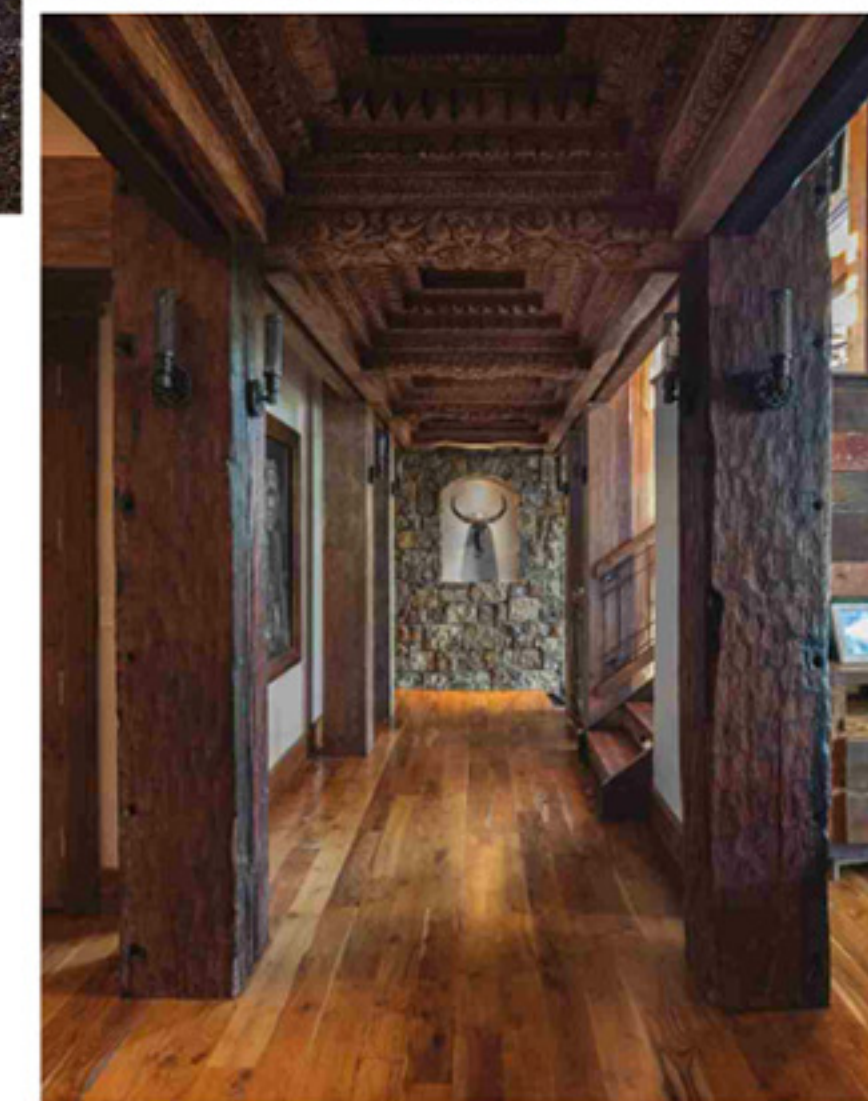

INTERIOR DESIGNERS

Hunter & Company
406-862-1402, hunterinterior.com
* *July 2015, page 76*

Lyndon L. Steinmetz
Design Studio, LLC
406-257-5463, lyndonsteinmetzdesign.com

Tate Interiors
406-862-5777, tateinteriors.com
* *July 2016, page 116*

Transitions
406-250-3094, transitionshomestaging.mt
* *May/June 2016, page 90*

Missoula

INTERIOR DESIGNERS

Robyn Woodhall Design & Lifestyle
406-360-1122, robynwoodhall.com

**NEVADA/
CALIFORNIA
Lake Tahoe/Truckee**

ARCHITECTS

Dale Cox Architects
530-550-9144, dalecoxarchitects.com

Faulkner Architects
530-582-7400, faulknerarchitects.com

JLS Design
530-587-5232, tahoearchitect.com
* *May/June 2015, page 96*

Nicholas J. Kromydas, Architect
530-525-5831, nicholasjkromydasarchitect.com

The Sandbox Studio
530-583-8822, thesandboxstudio.com

Walton Architecture + Engineering, Inc.
530-583-3690, waltonae.com

Ward-Young Architecture & Planning
530-587-3859, wyarch.com

INTERIOR DESIGNERS

Aspen Leaf Interiors
530-338-1088, aspenleafinteriors.com

Catherine Macfee Interior Design
530-584-5000, macfeedesign.com
* *March/April 2016, page 90*

High Camp Home
530-582-6866, highcampomedesign.com

Interior Design by
Julie Johnson Holland
530-587-3015, interiordesignbyjjh.com

Scott Corridan Design
530-388-0214, scottcorridan.net
* *Aug. 2016, page 124*

TAL Studio
702-888-5000, tal-studio.com

LOCATI ARCHITECTS
Bozeman, MT

Architect Jerry Locati of Locati Architects said his team worked to create this home in Big Sky's Yellowstone Club with the warmth and feel of Montana but with a very modern and sophisticated design. mountainliving.com/SophisticatedChalet

JAN/FEB 2016

PHOTO BY ALGIEV HALL

CENTRE SKY ARCHITECTURE

DENVER CO ■ BIG SKY MT ■ BOZEMAN MT

406.995.7572 CENTRESKY.COM